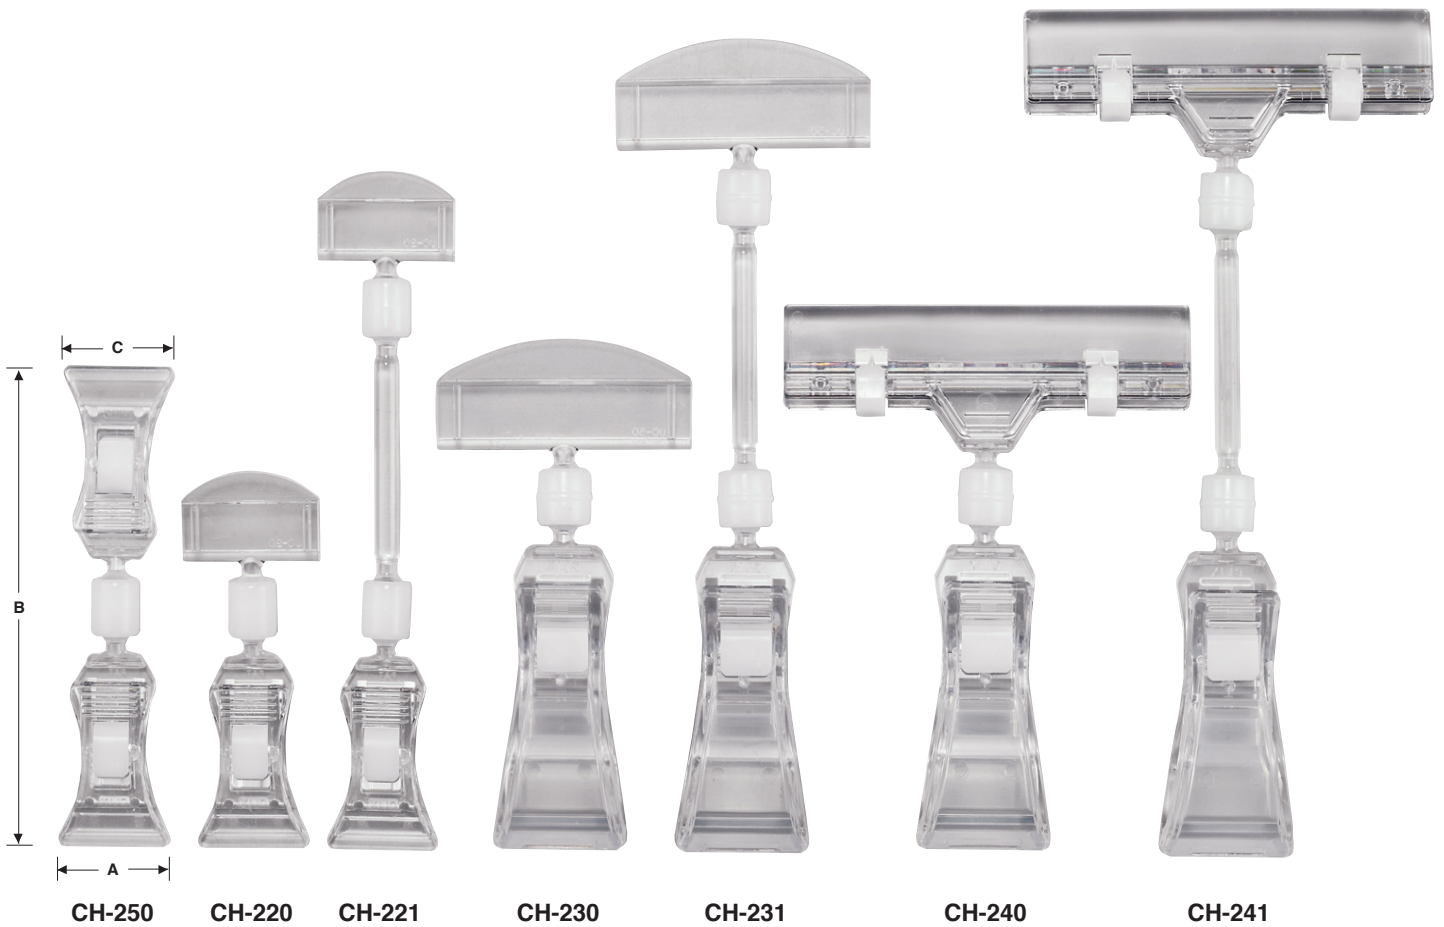

HOLDER CLIPS **MADE OF ALL PLASTIC**

Convenient tools at shop to display products, for pricing and advertising.
Washable! Strong! Not rusted!

CLEAR CLIPS PLASTIC

ART. NO.	SIZE(mm)			PER SHIPPING CARTON
	A	B	C	
CH-250	22	91	22	1500pcs
CH-220	22	71	27	2500pcs
CH-221	22	128	27	1000pcs
CH-230	26	96	50	1000pcs
CH-231	26	152	50	500pcs
CH-240	26	102	80	500pcs
CH-241	26	158	80	500pcs

The angle of white jointer can be adjusted freely to suit for the using place.
For all articles.

CLIPPING CAPACITY
★ Up to 10mm on flat-boards.
★ Between 7-10mm on round-bars.
For CH-250, CH-220 & CH-221

CLIPPING CAPACITY
★ Up to 30mm on flat-boards.
★ Between 15-30mm on round-bars.
For CH-230, CH-231, CH-240 & CH-241

Inside of the clip is finished with special resin and it fastens firmly.
For CH-230, CH-231, CH-240 & CH-241

Easy to insert to Card Holder.
For CH-220, 221, 230 & 231.

CLIPPING CAPACITY
★ Up to 8mm on flat-boards.
For CH-240 & 241.

PRICE CARD HOLDER CLIPS METAL

CH-4

CH-3

CH-2

CH-1

ART. NO.	TYPE	SIZE(mm)			CLIPPING CAPACITY	OUTER BOX	PER SHIPPING CARTON		
		A	B	C			CONTENTS	NET/kgs.	CBM/m ³
CH-1	LL	40	55	48	23mm	10pcs×3bags	60 bags	18	0.043
CH-2	L	26	35	30	15mm	10pcs×5bags	100 bags	13	0.025
CH-3	M	20	28	25	13mm	10pcs×10bags	200 bags	20	0.039
CH-4	S	16	24	20	8mm	10pcs×10bags	300 bags	24	0.052